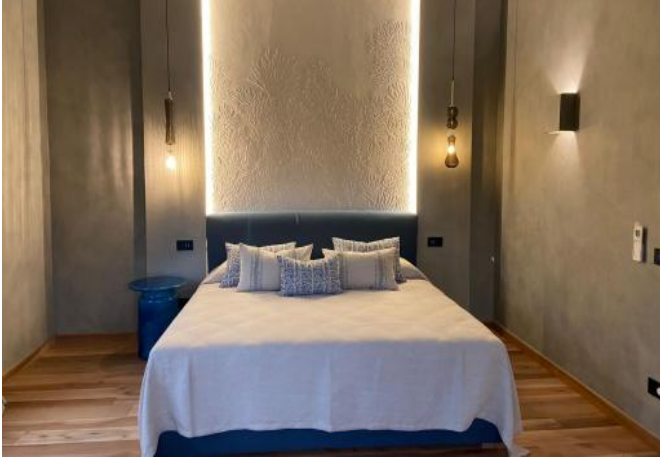

DESCRIPTION

Located on the outskirts of the beautiful village of San Pantaleo, just a few kilometers from the famous Costa Smeralda and its stunning white beaches, this villa offers a breathtaking view of the village's granite mountains. The property, meticulously designed and finished with high-quality materials such as canaletto walnut, Orosei marble, and resin, is spread over three levels. The exterior features a large botanical garden with ancient oak trees and junipers, as well as a covered parking area. The main entrance opens onto a spacious covered veranda that leads to the living area and dining room with an open-plan kitchen, fully crafted in canaletto walnut. The ground floor also includes a guest bathroom and two bedrooms, each with its own en-suite bathroom finished in resin and equipped with large showers. On the upper floor, there is a study with a private bathroom. From a walk-in closet, you access the master suite, featuring a bathtub with views of the granite rocks and an en-suite bathroom with a hammam. The basement level hosts a large gym of about 60 sqm, with an adjoining massage room that can also serve as a dressing room, a bathroom in resin with double sinks, and a large shower. On the same level, there is an additional bedroom with a private bathroom, a kitchenette, and a minibar. This room opens onto a private veranda that overlooks another covered terrace with views of the San Pantaleo valley, offering breathtaking sunsets. A fully equipped laundry area completes the property. The villa is sold fully furnished and accessorized, with all new furniture and fittings included.